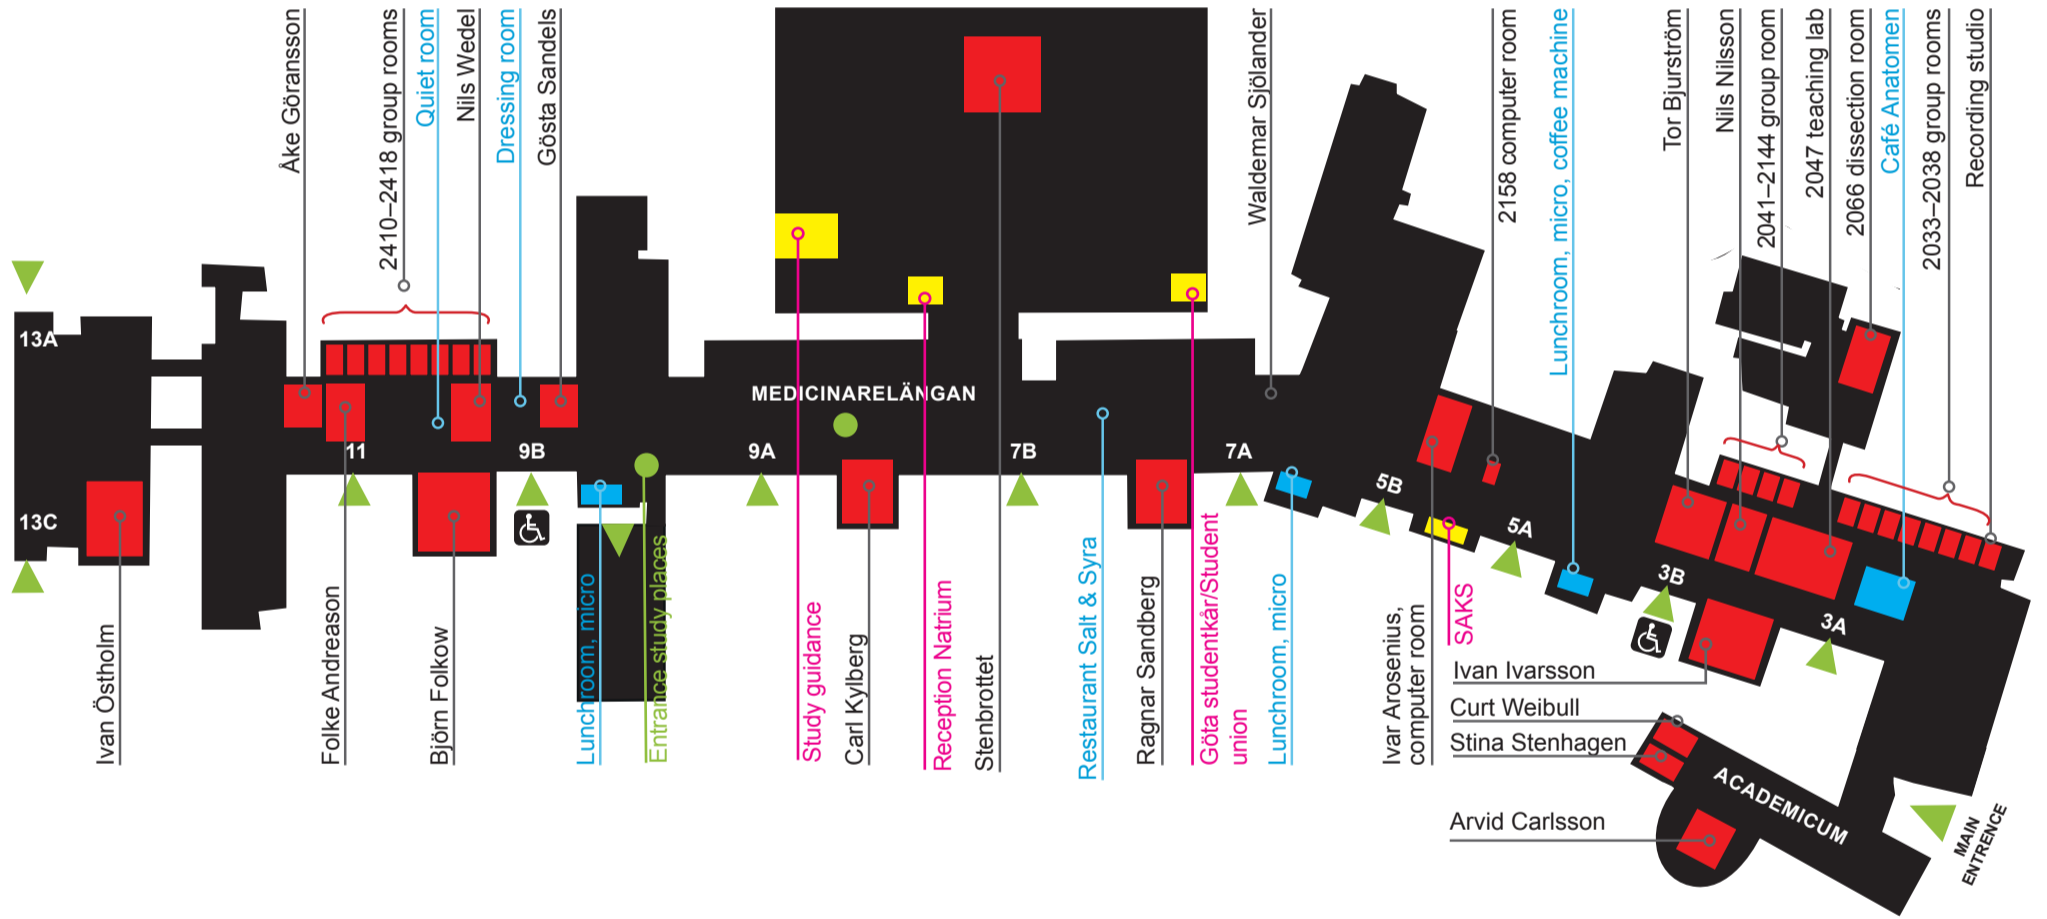

MAP MEDICINAREBERGET

- Bike rack(s)
- Bike rack(s) with roof
- Air pump
- Bike repair stand with hand tools
- Bike repair inside with tools and air
- Restaurant/café
- Tram/Bus stop
- Street number Medicinaregatan
- Parking lots
- Parking lots with A/S permission
- Parking lots with charging post

For more information download the app "Hitta på campus"

FOLD

MAP

MEDICINAREBERGET

Street addresses, bike racks, restaurants/café, parking lots etc.

MEDICINARELÄNGAN FLOOR 1-3

Lecture halls, group rooms, lunch rooms etc.

3rd FLOOR

2nd FLOOR / Entrance

1st FLOOR