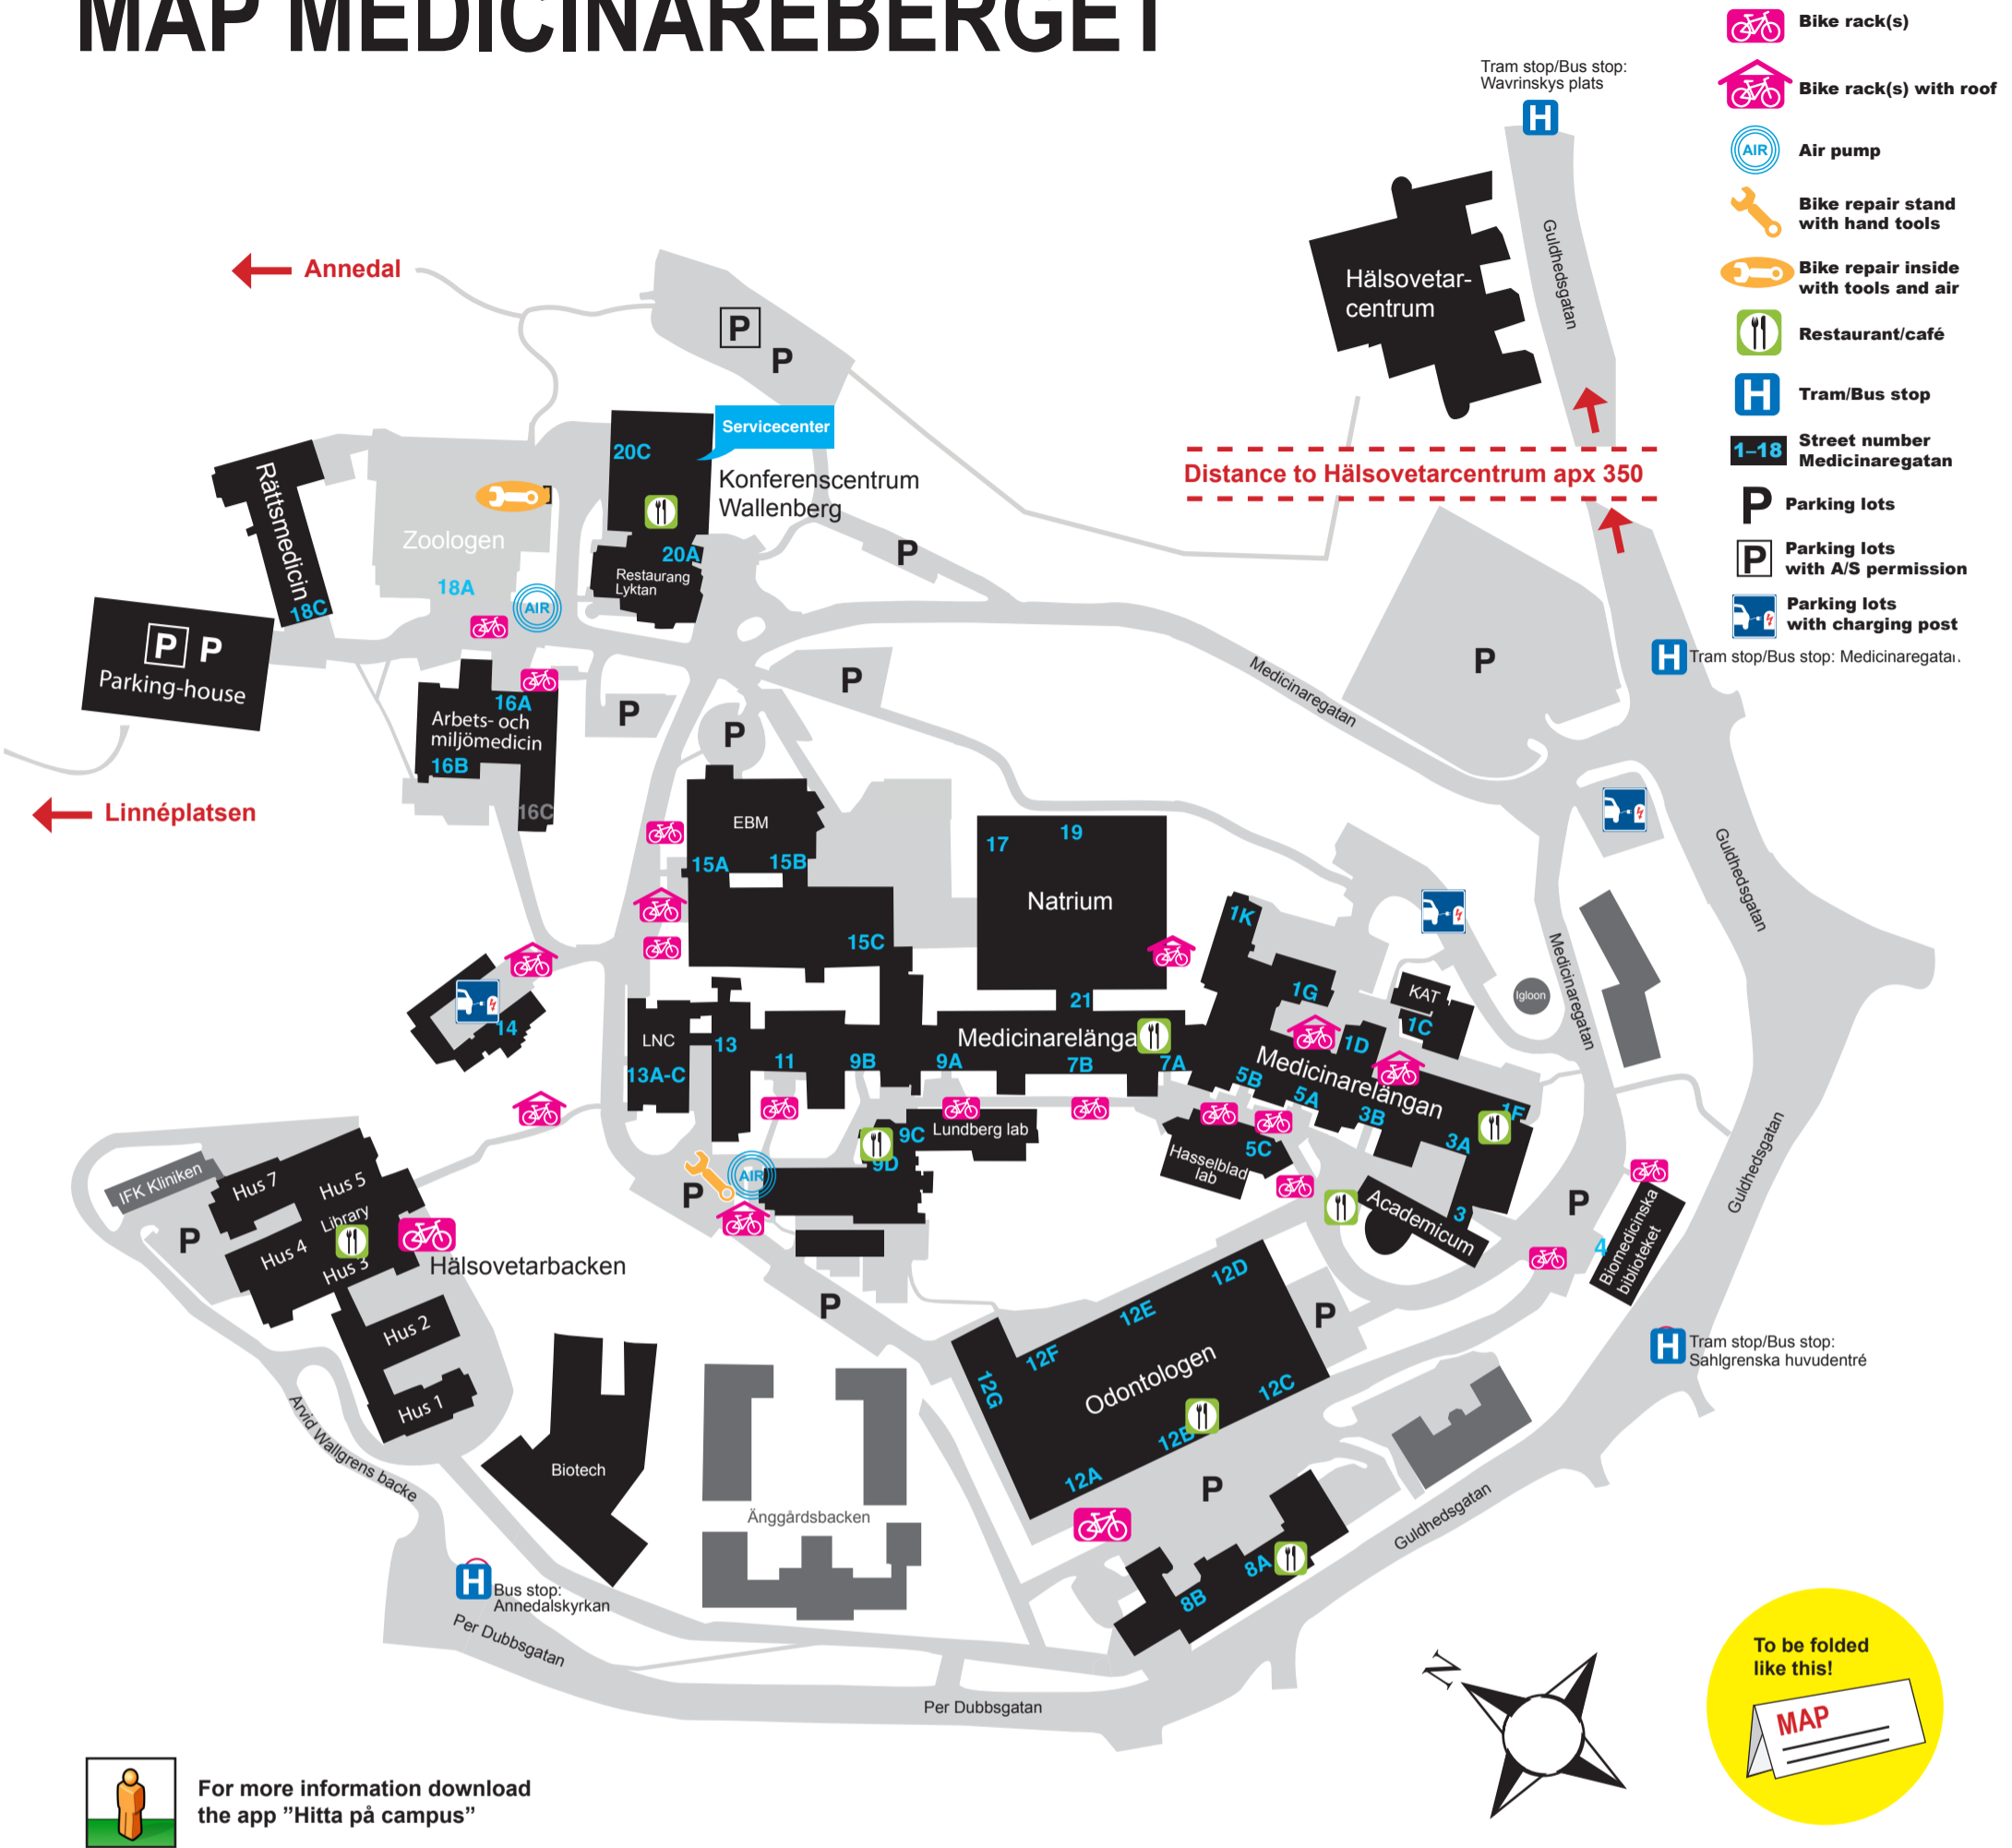

MAP MEDICINAREBERGET

- Bike rack(s)
- Bike rack(s) with roof
- Air pump
- Bike repair stand with hand tools
- Bike repair inside with tools and air
- Restaurant/café
- Tram/Bus stop
- Street number Medicinaregatan
- Parking lots
- Parking lots with A/S permission
- Parking lots with charging post

For more information download the app "Hitta på campus"

FOLD

MAP

MEDICINAREBERGET

Street addresses, bike racks, restaurants/café, parking lots etc.

MEDICINARELÄNGAN FLOOR 1-3

Lecture halls, group rooms, lunch rooms etc.

3rd FLOOR

2nd FLOOR / Entrance

1st FLOOR