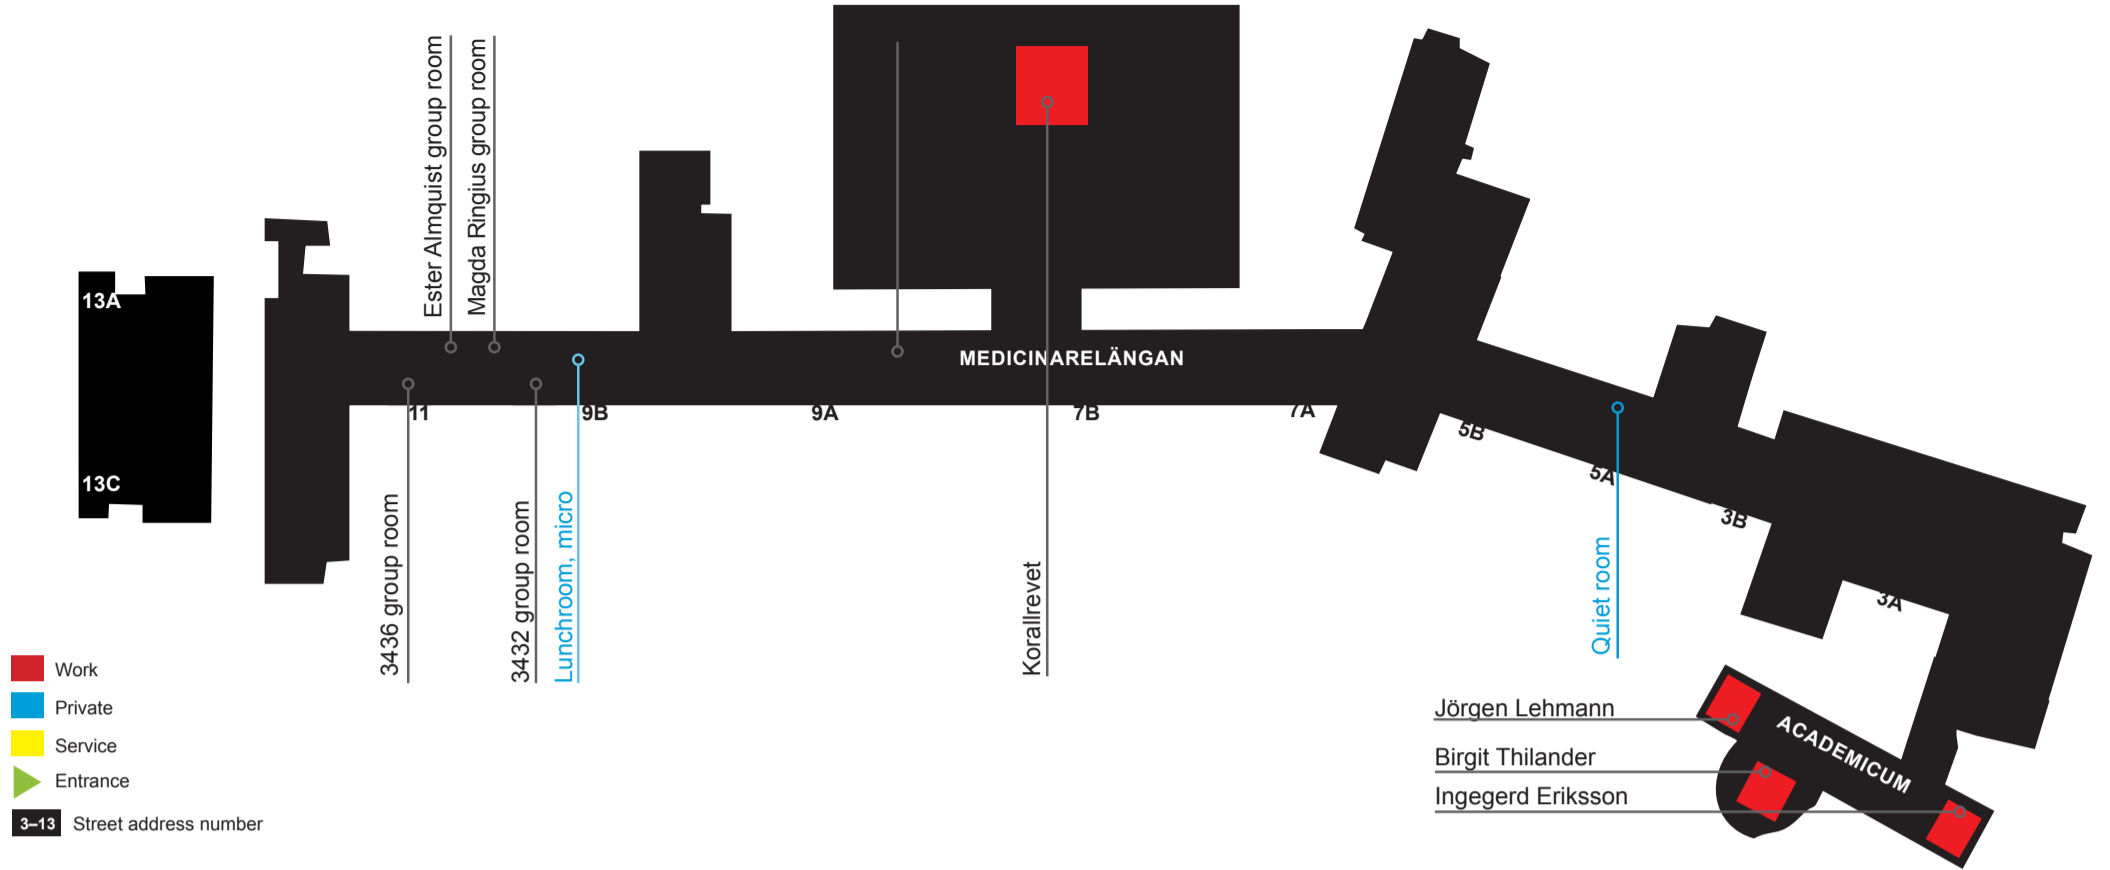

MAP MEDICINAREBERGET

- Bike rack(s)
- Bike rack(s) with roof
- Air pump
- Bike repair stand with hand tools
- Bike repair inside with tools and air
- Restaurant/café
- Tram/Bus stop
- Street number Medicinaregatan
- Parking lots
- Parking lots with A/S permission
- Parking lots with charging post

For more information download the app "Hitta på campus"

FOLD

MAP

MEDICINAREBERGET

Street addresses, bike racks, restaurants/café, parking lots etc.

MEDICINARELÄNGAN FLOOR 1-3

Lecture halls, group rooms, lunch rooms etc.

3rd FLOOR

2nd FLOOR / Entrance

1st FLOOR